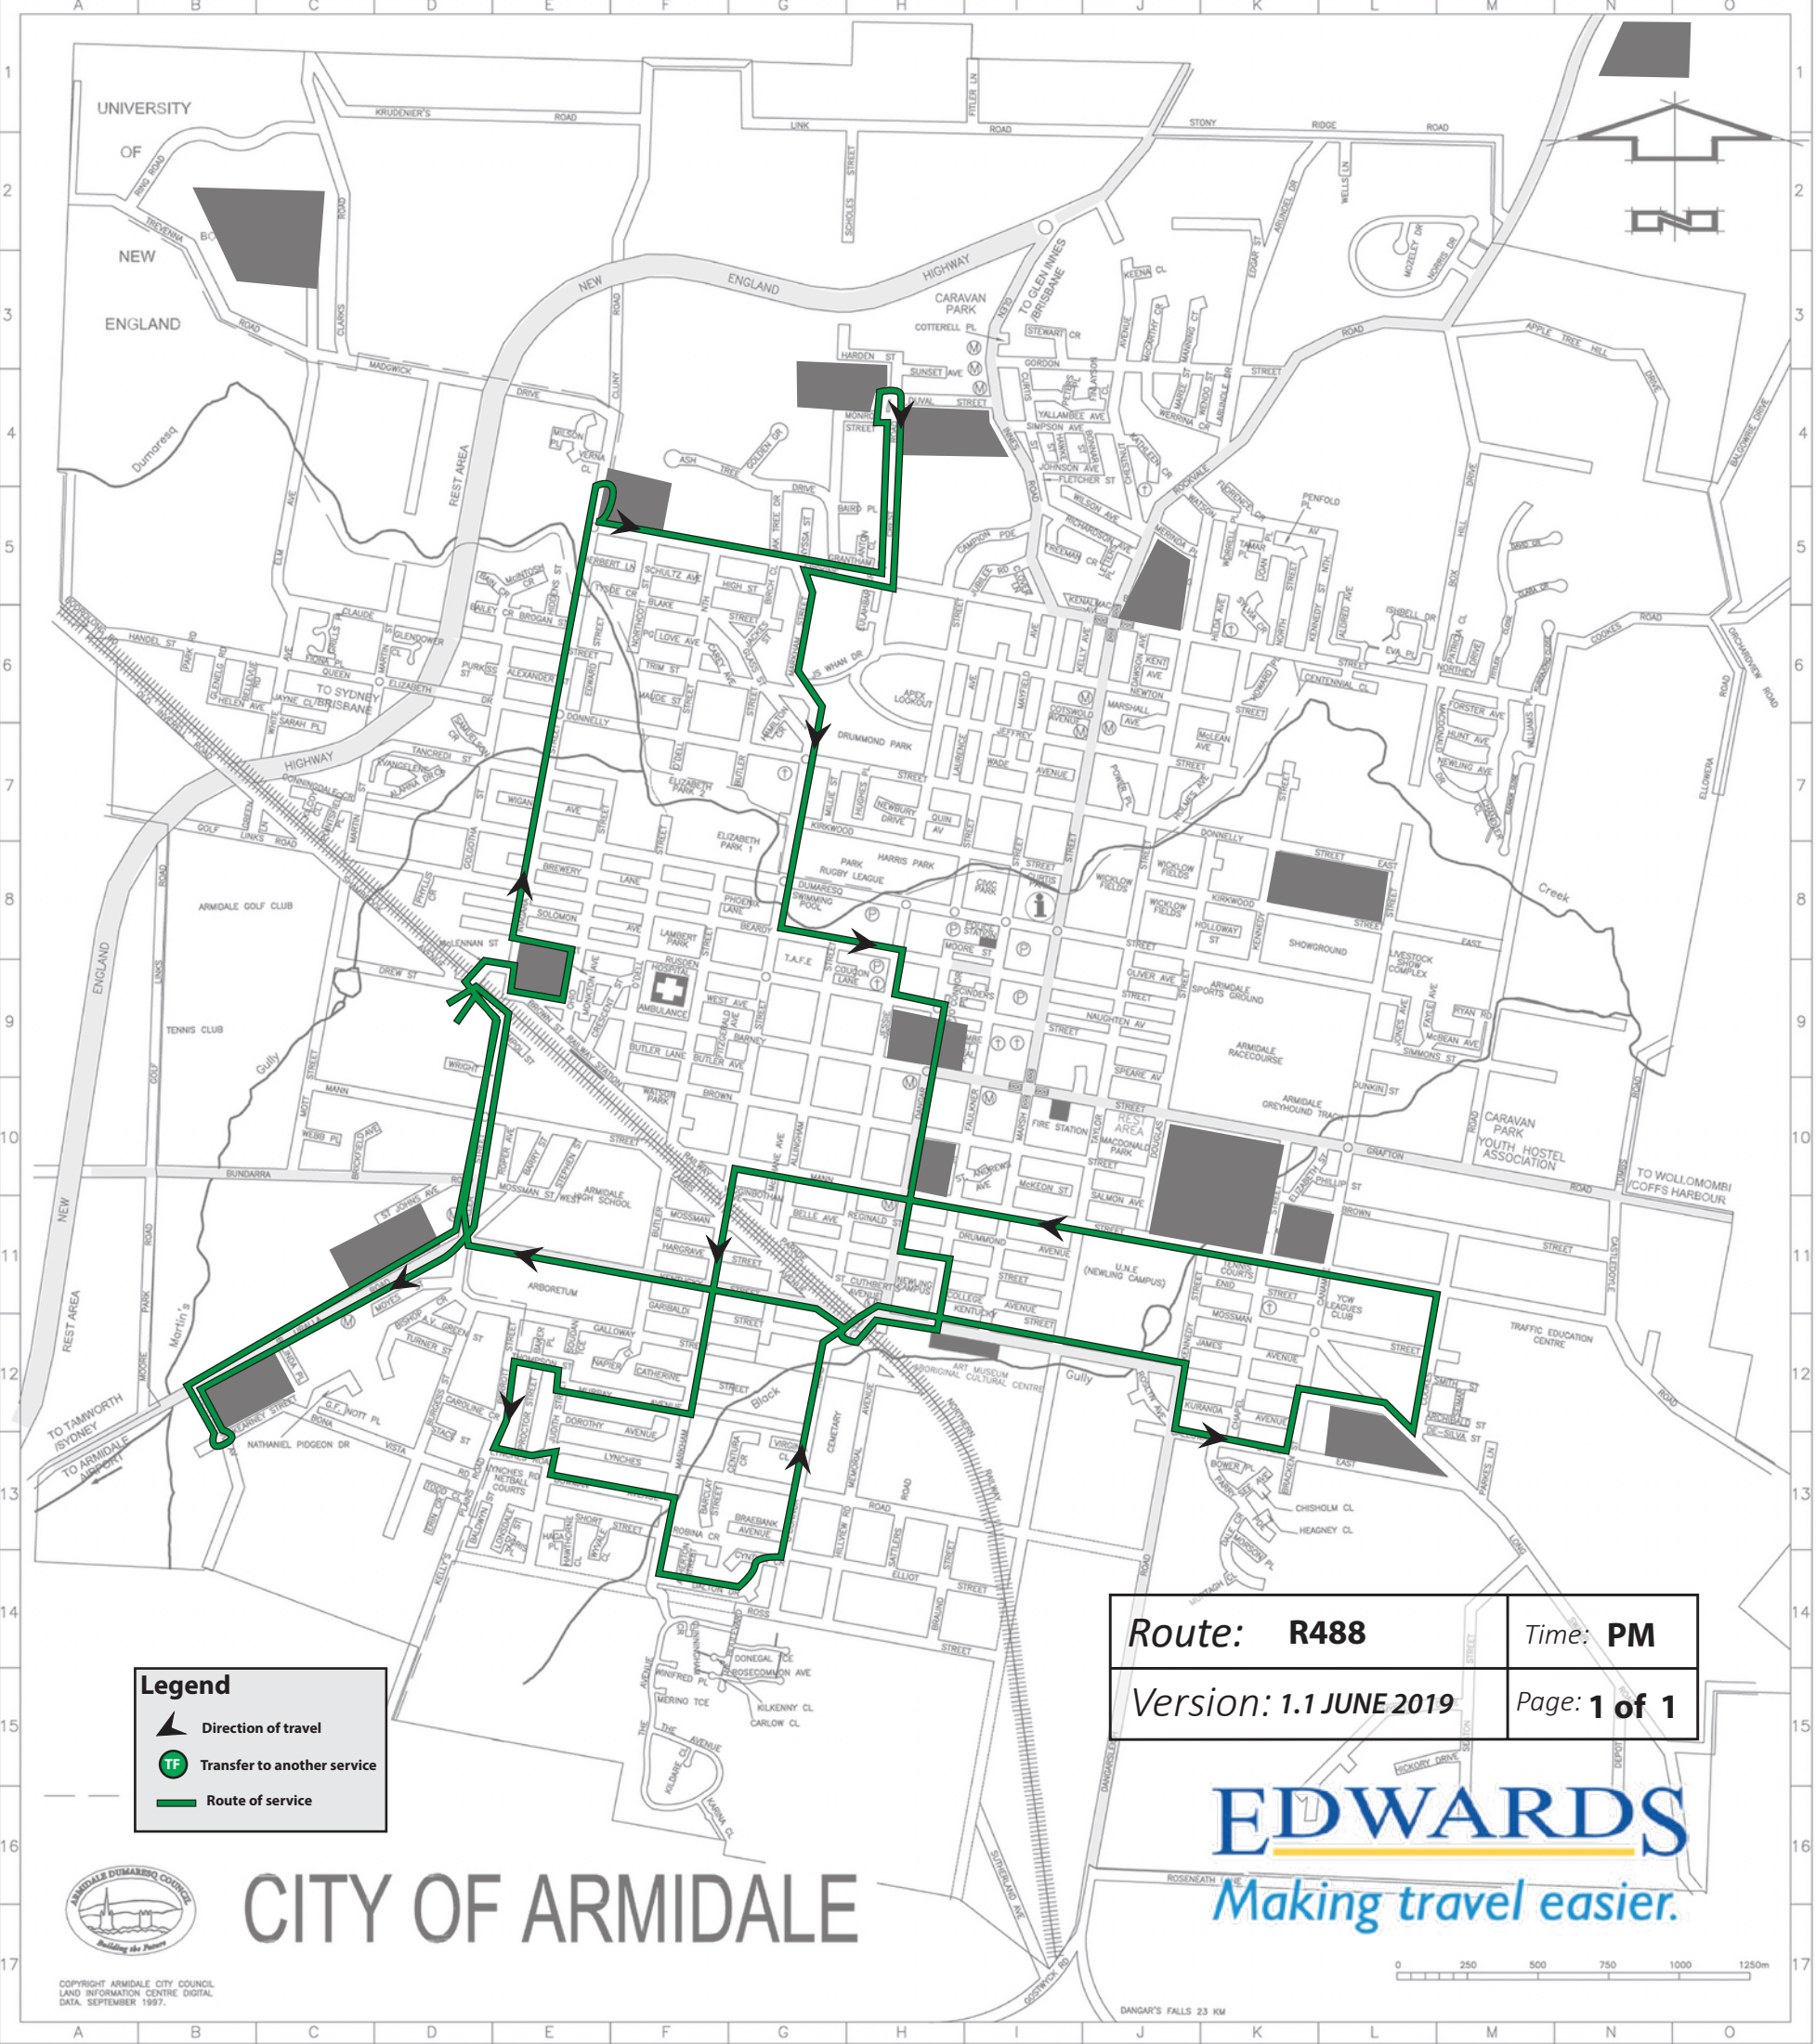

Legend

- Direction of travel
- Transfer to another service
- Route of service

Route: R488	Time: PM
Version: 1.1 JUNE 2019	Page: 1 of 1

CITY OF ARMIDALE

EDWARDS
Making travel easier.

DANGAR'S FALLS 23 KM